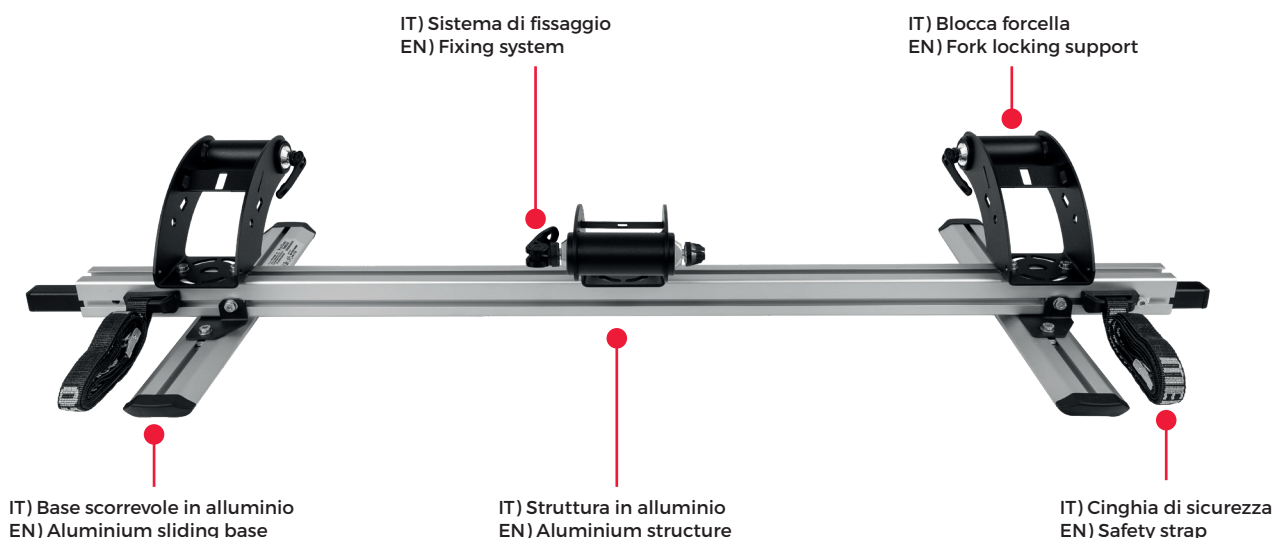

# PRO TOUR INDOOR

Watch video

INCLUDED

3X

IT) Fissaggio all'interno del veicolo fino a 3 bici. Dotato di un sistema di aggancio della forcella sia tradizionale che ammortizzata senza l'utilizzo di attrezzi grazie ai diversi tipi di boccole. Indicato anche per bici con freno a disco anteriore.

EN) To be mounted inside the vehicle, can carry up to 3 bikes. It is equipped with a direct fixing system both for the classic and for suspension bike fork, which requires no mounting tools thanks to the different adapter kits. Suitable for bikes with front disk brake too. Quick and easy installation.

Art. 000086200000

Art.	000086200000
	5kg/11lb
Materiale Material Matière	Alluminio Aluminium Aluminio
	max 51kg/112lb
	x
	x
 Max	3
 Fat bike	✓
 E-bike	✓

Mod.	<b>PRO TOUR INDOOR</b>
Art.N°	000086200000
	L x W x H : 119,5x14,5x9,5 cm / 47x5.7x3.7" 5,2 Kg / 11.4lb
	L x W x H : 120x20,5x31 cm / 47.2x8x12.2" 21,7 Kg / 48lb Pz: 4
	L x W x H : 121x83x202 cm / 47.6x32.6x79.5" 542 Kg / 1195lb Pz: 96
Ean-13	 8 003168 024729

# KIT ADAPTER

Quick release  $\varnothing 9 \times 100 \text{ mm}$  /  $\varnothing 0.3 \times 4''$   
(Incluso / Included/ Inklus/Incluido)

$\varnothing 20 \times 110 \text{ mm}$  /  $\varnothing 0.8 \times 4.3''$   
Art. 000087000000